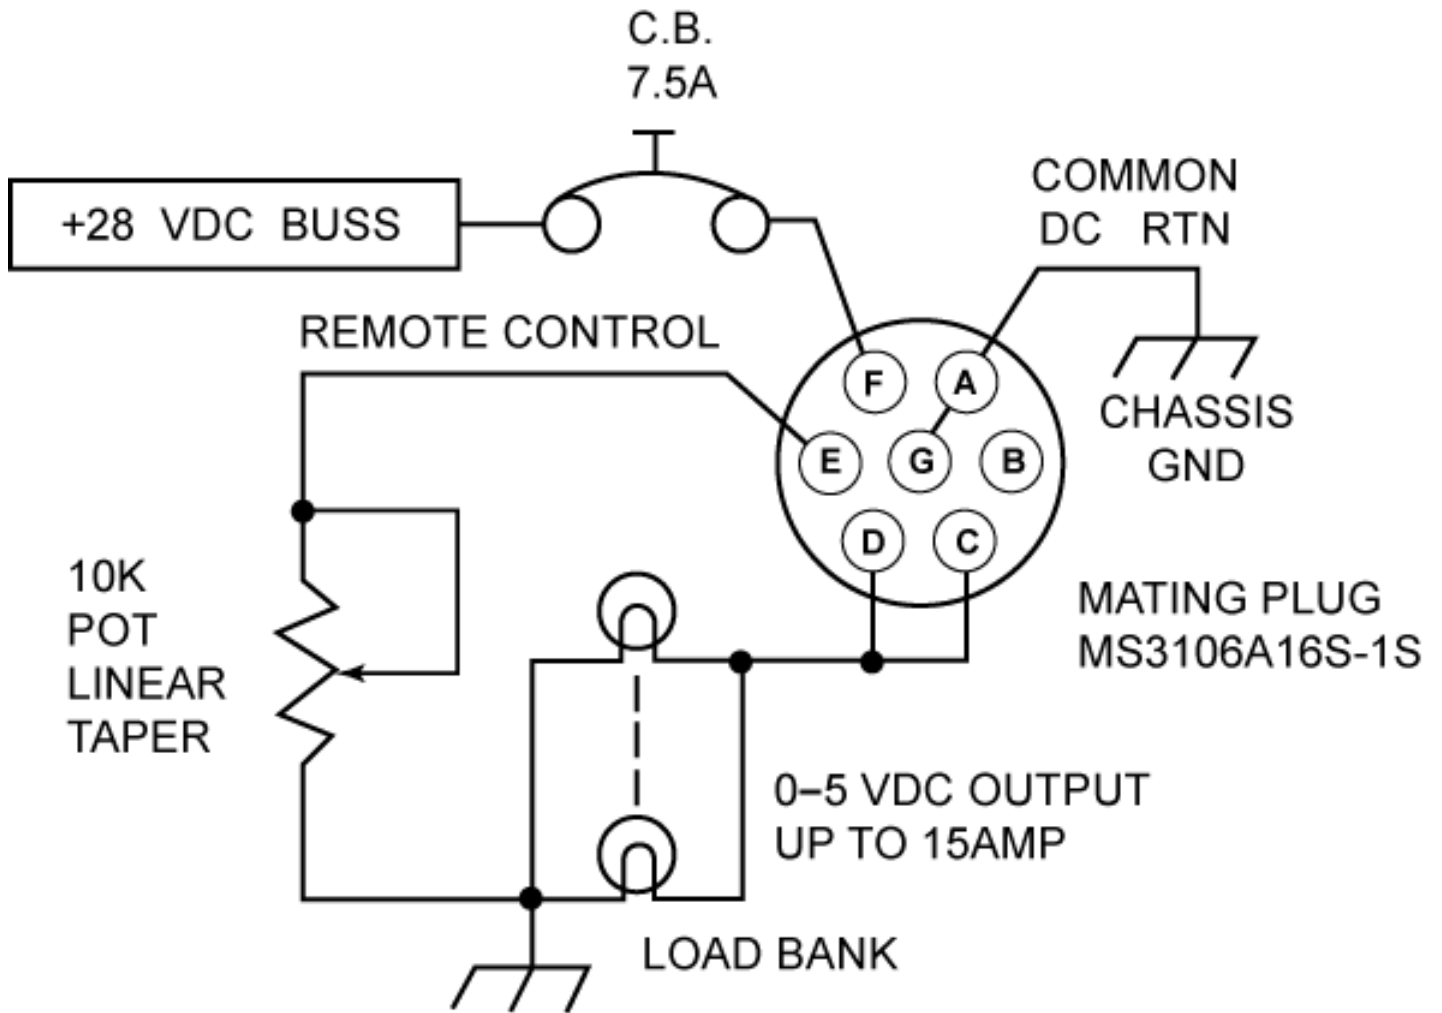

LT-55, LT-57 Series

FAA TSO REGULATED DC TO DC CONVERTER
HIGH POWER LIGHT DIMMER

External Wiring

MODEL LT-55()